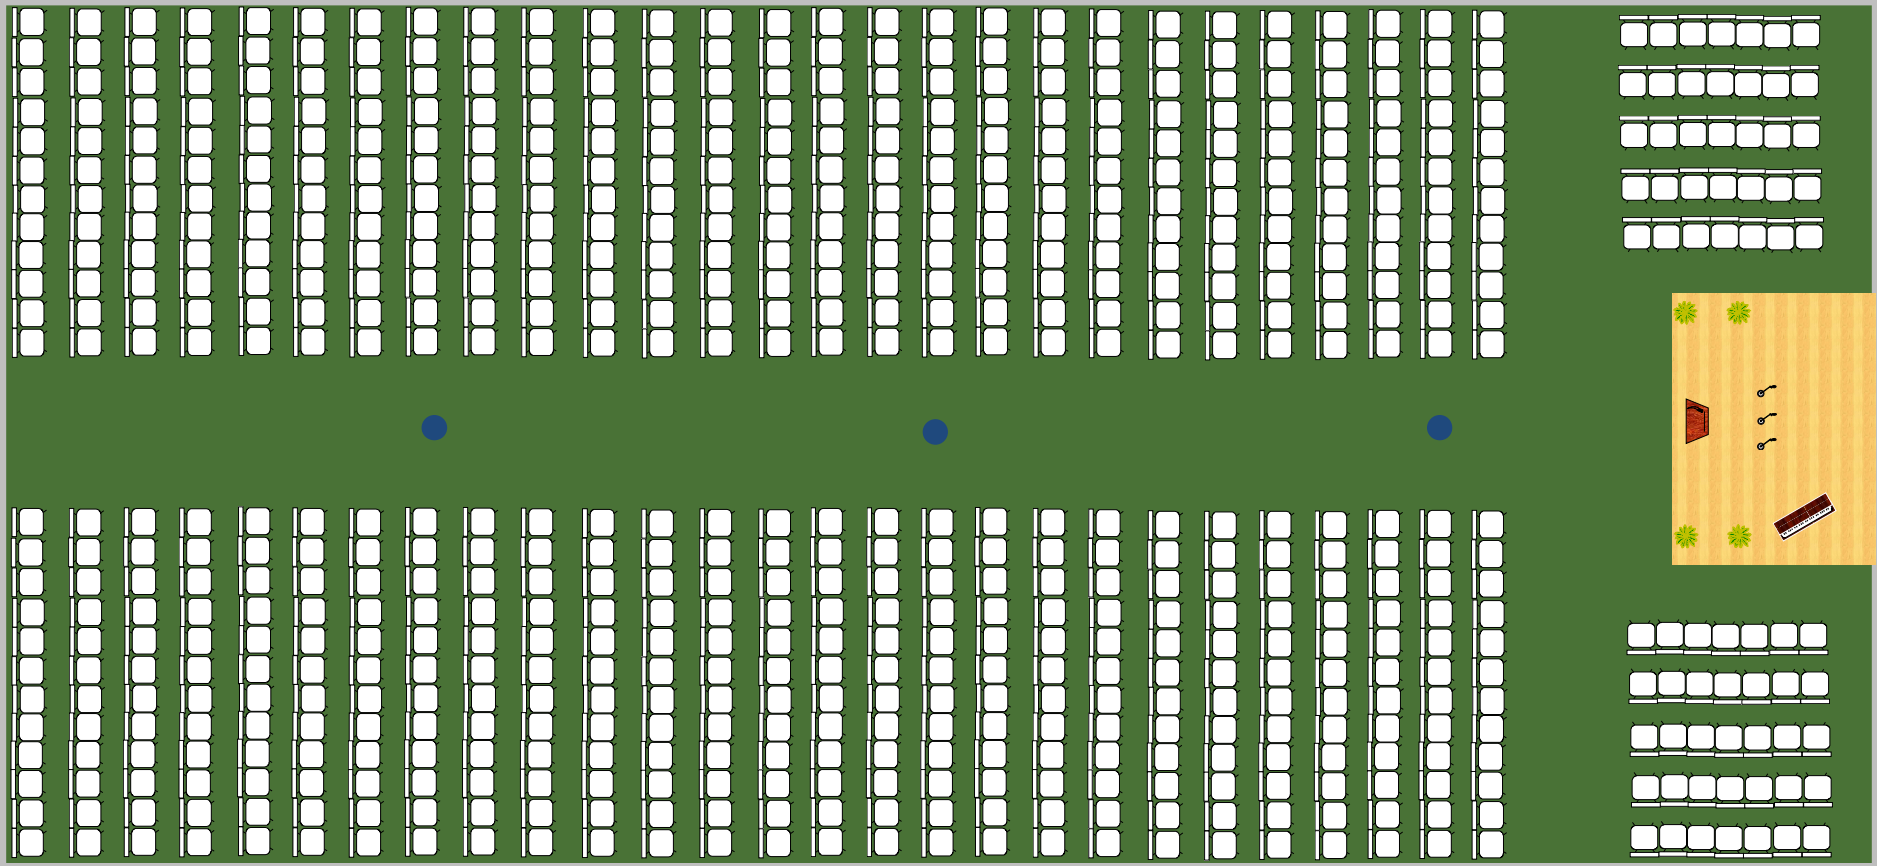

50' x 110' auditorium seating floor plan

● Blue dots = Center pole position

718 Seating capacity with 12' x 16' stage shown

917 maximum seating capacity without stage